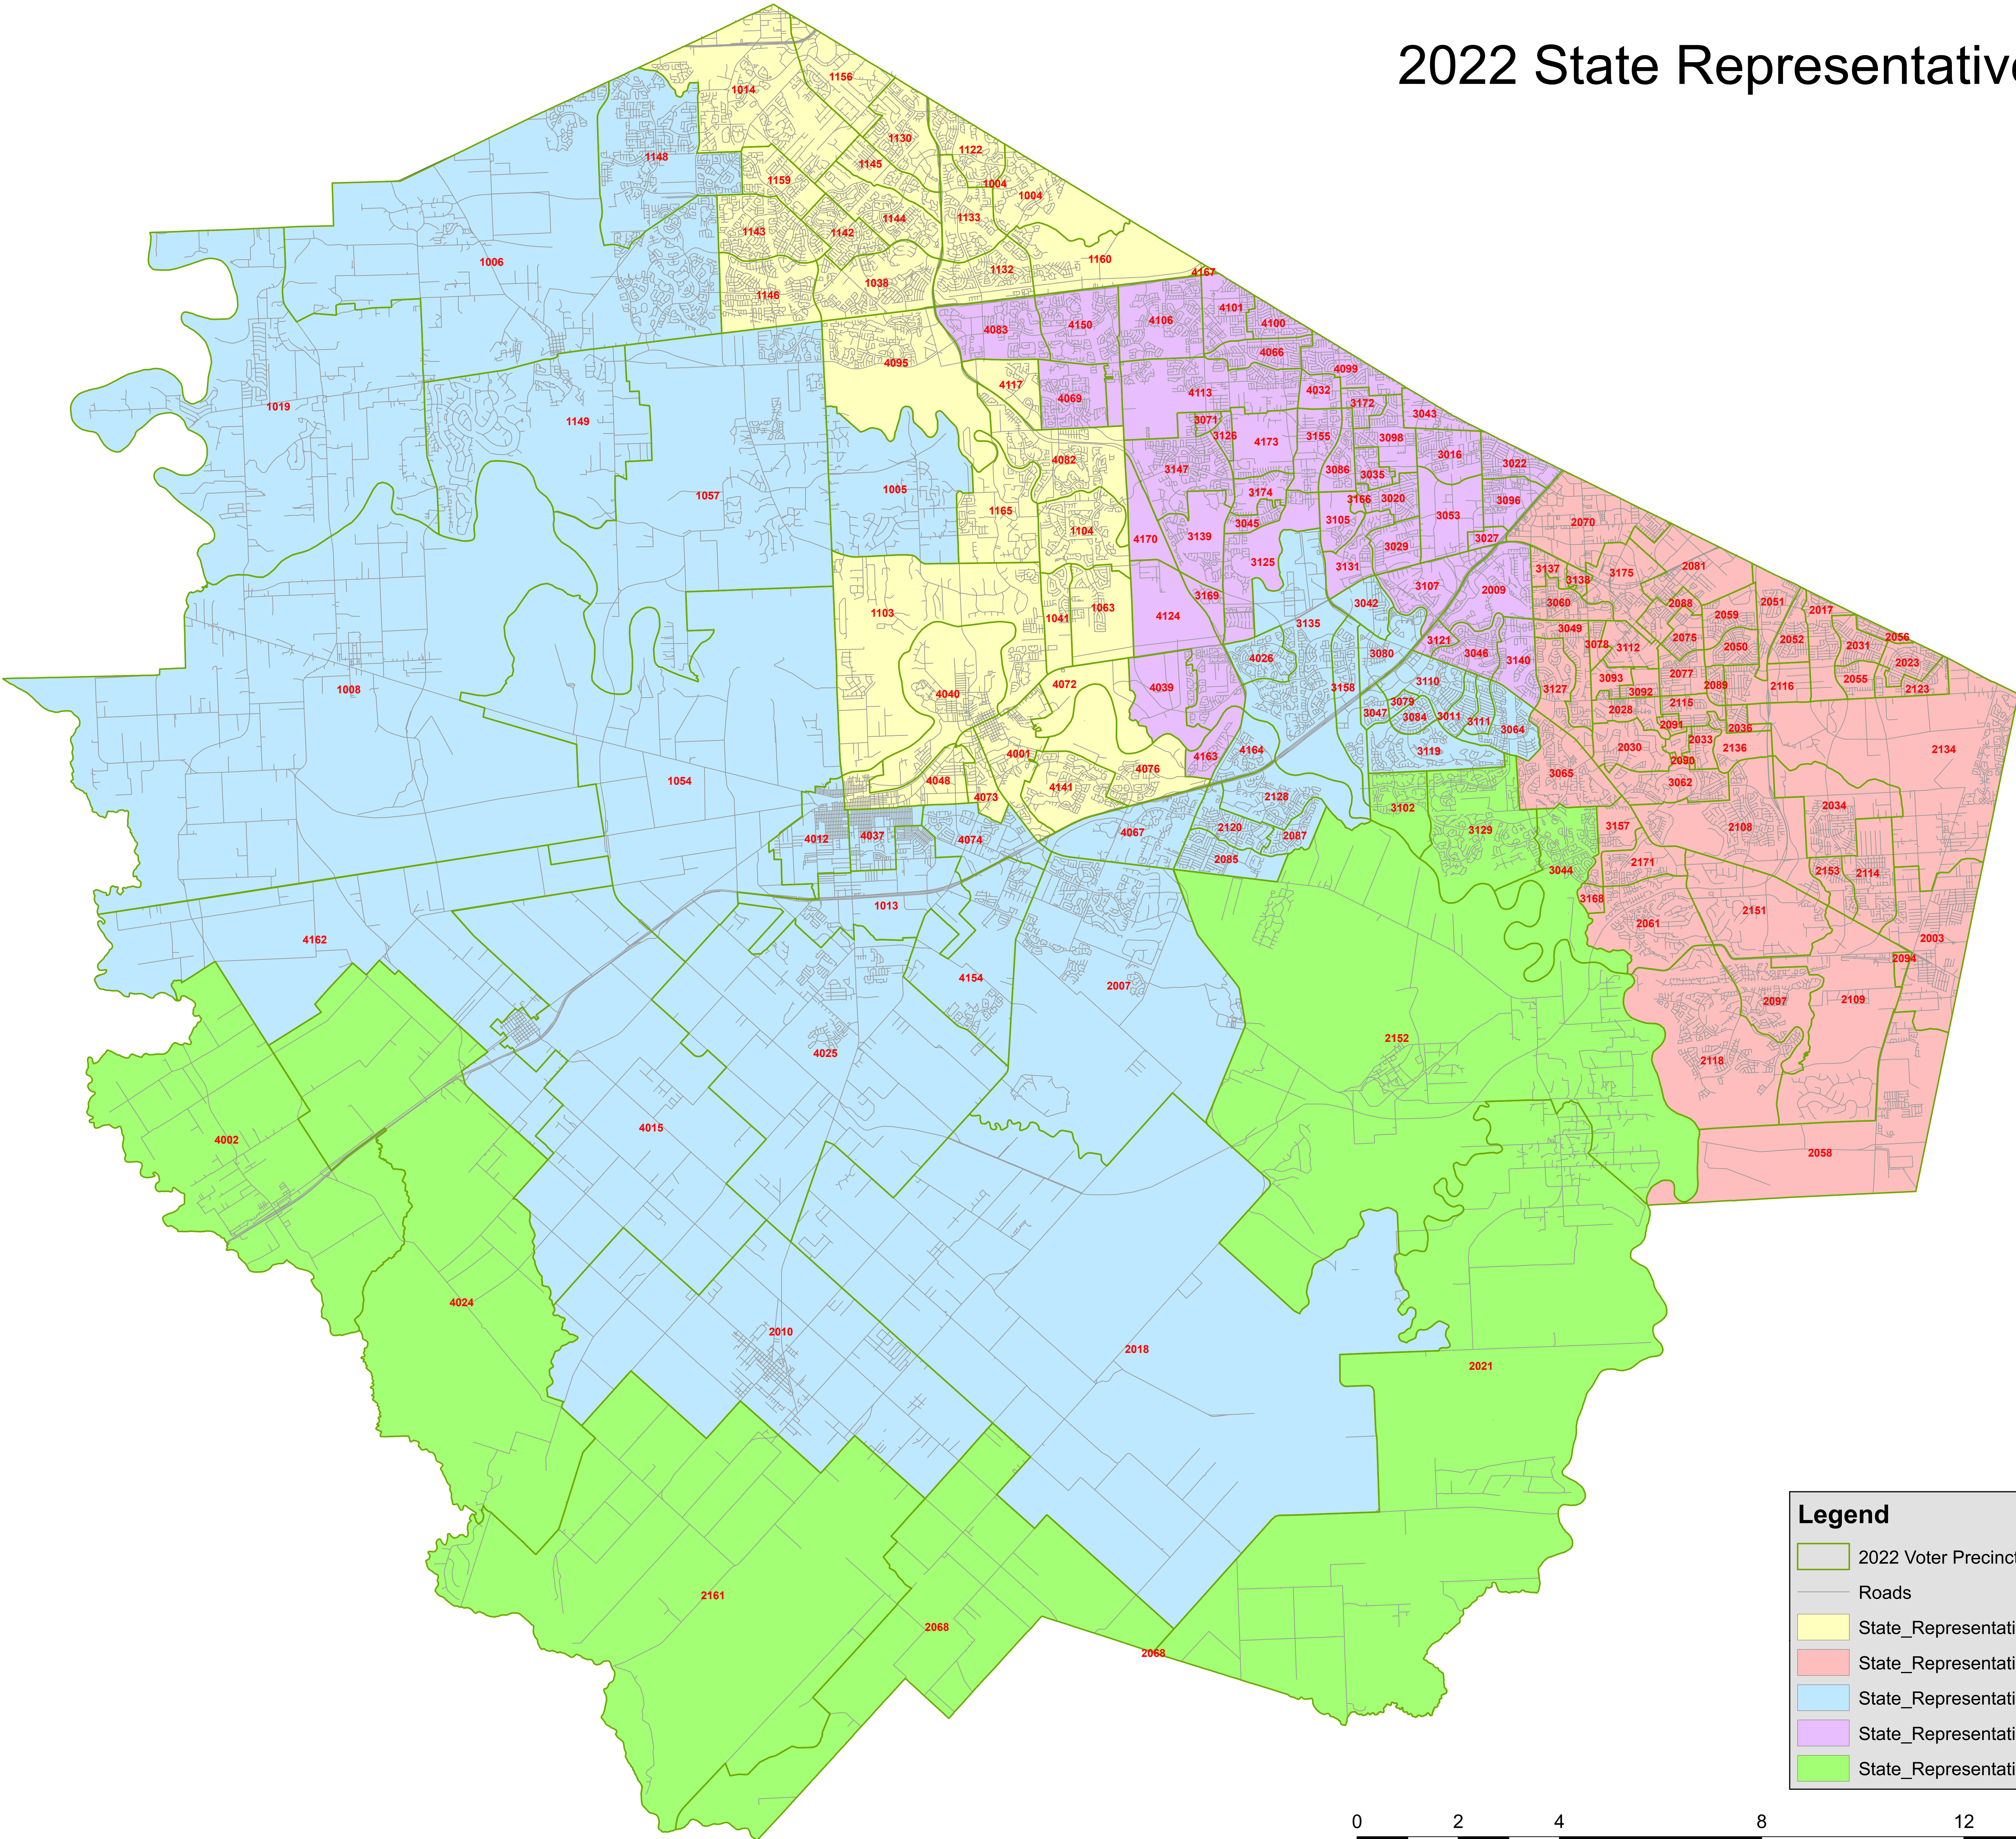

2022 State Representative Districts

Legend

- 2022 Voter Precincts
- Roads
- State_Representative District 26
- State_Representative District 27
- State_Representative District 28
- State_Representative District 76
- State_Representative District 85

0 2 4 8 12 16 Miles