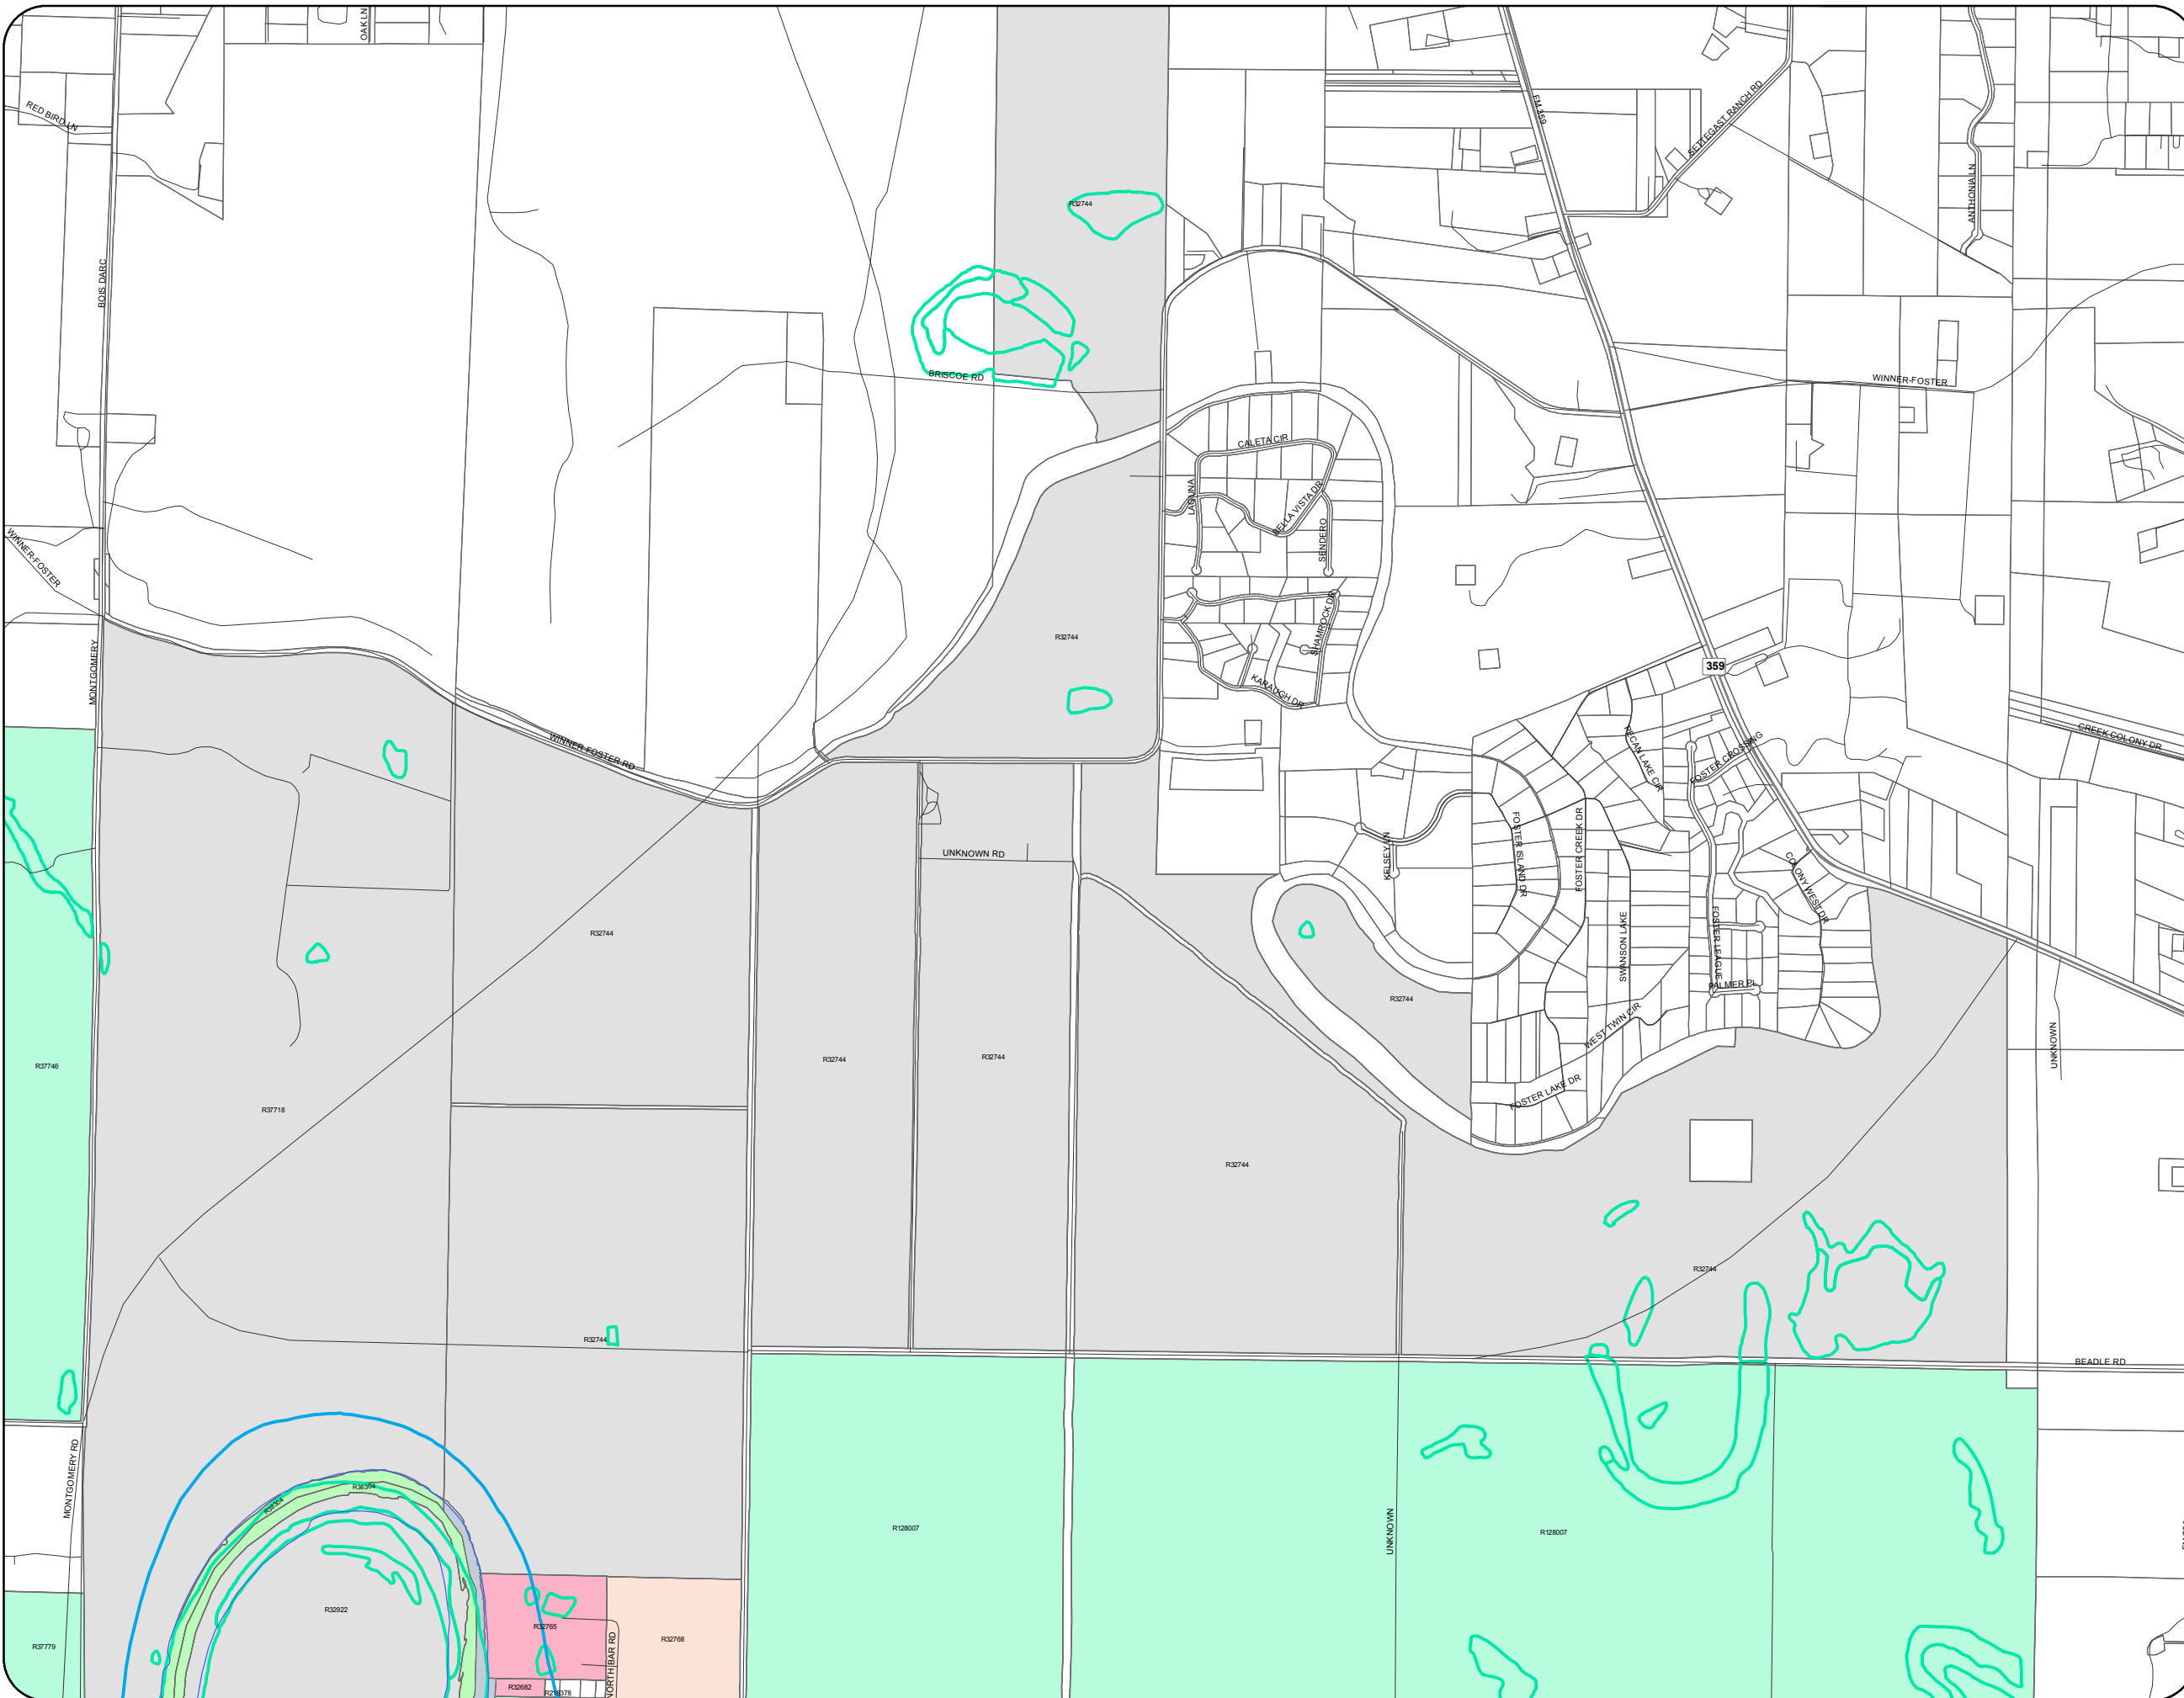

Fort bend - Brazos River 10

Legend

- Brazos River Area (NHD)
 - FEMA Floodway
 - Wetlands (NWI)
 - Zero Property Value
- Parcel Type**
- Other
 - Parcel
 - Railroad ROW
 - Reserve
 - Road ROW
- Parcel Land Type (County)**
- Unknown
 - Vacant Res Lots/tracts Rural Subdivision
 - Commercial Miscellaneous
 - Commercial Primary
 - Commercial Secondary
 - Fruit Orchard
 - Farm Rotation (Irrigated)
 - Grain/cotton
 - Grass Farm
 - Horticulture
 - Homesite
 - Industrial Primary
 - Improved Pasture
 - Native Pasture
 - Pecan Orchard
 - Rural Acreage
 - Residential Back Lot-no Frontage
 - Residential Corner
 - Residential Golf Course
 - Residential Interior
 - Residential Rear Lot/frontage
 - Residential Waterfront
 - Residential Cul-de-sac
 - Tree Farm
 - Timber Land
 - Viticulture

7/20/2007